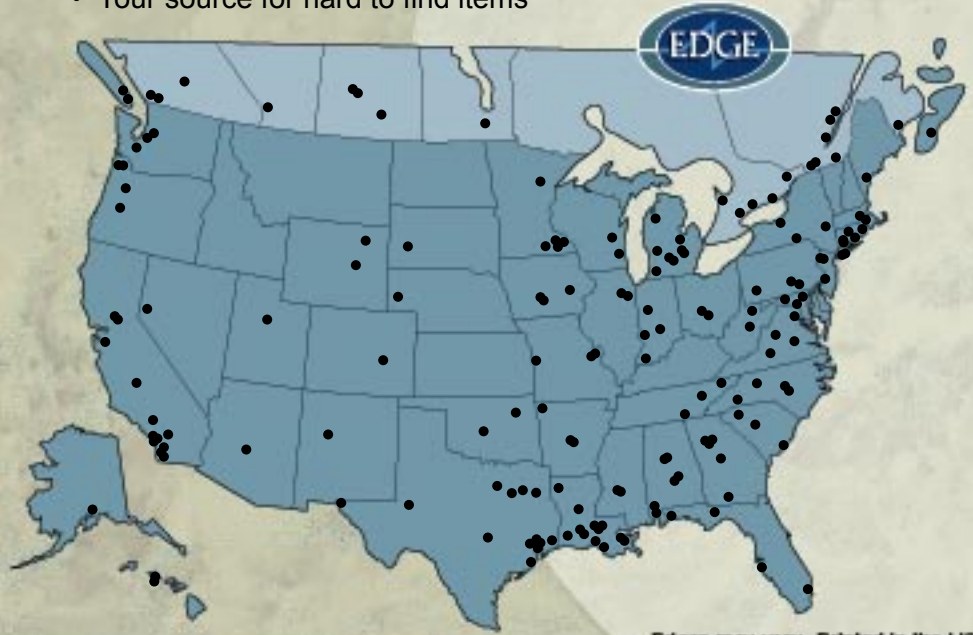

- Full/half duplex to each port
- Easy uplink capability
- Plug-n-play
- 5 year warranty

065-7331A

Preferred Suppliers:

We stock and have access to hundreds of additional lines.

Whatever your need, we can provide the solution. By partnering with EDGE, we have access to an on-line database containing the entire membership's inventory. With a few simple keystrokes, we can have product shipped from over 150 warehouses across the United States and Canada.

- Combined inventory of over \$100 Million
- Over 700,000 items in stock and ready to ship
- Access to over 1,500 manufacturers
- Your source for hard to find items

Prices may vary. Printed in the USA.